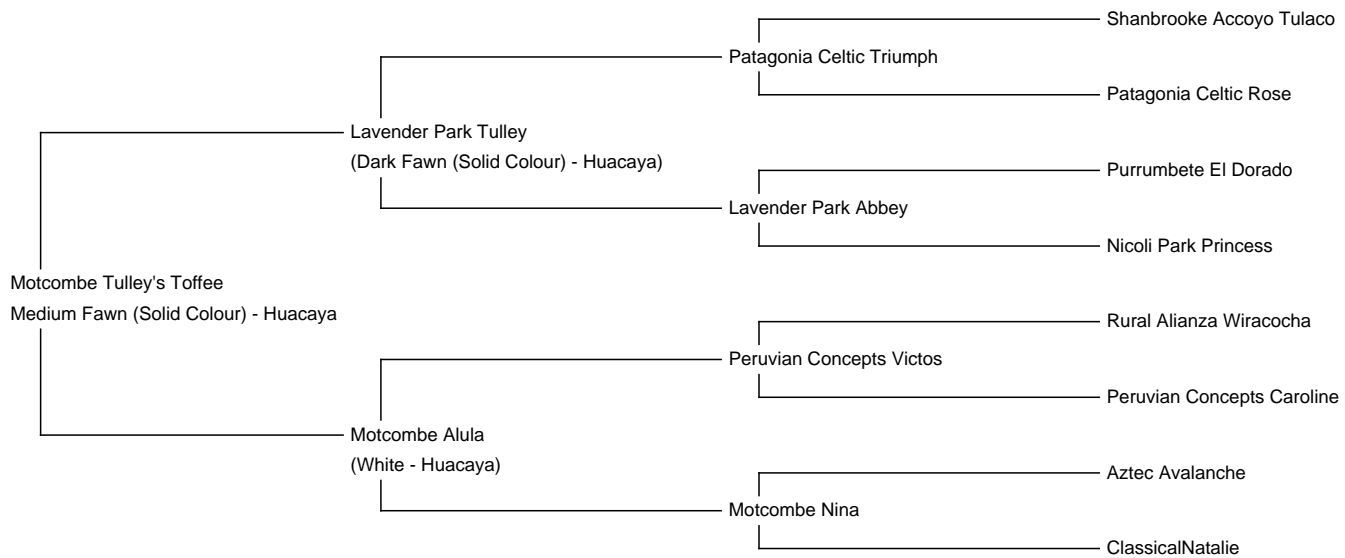

Motcombe Tulley's Toffee (NEW!)

Price: Price on Application

Sire: Lavender Park Tulley

Dam: Motcombe Alula

Type: Stud Male

Breed Type: Huacaya

Colour: Medium Fawn (Solid Colour)

Registered With: MOTBASUK45

Blood Lineage: Lavender Park Tulley, PC Vctor

Date of Birth: 17th July 2015

Description:

Toffee's parents are laid back and easy to handle, and Toffee himself is very friendly. He was still a lightweight during the 2017 show season but he has now grown out into a splendid looking macho weighing 75 kg and with great presence, an attractive head and strong bone. When he joined our stud group, he found himself up against two older, more muscular males. He has now established himself as one of the leading trio, but at the cost of one front tooth. Aged 5 ½ his 6th fleece is incredibly soft with excellent brightness, a tight crimp style and very little guard hair.

Toffee is the offspring resulting from a womb lease of Motcombe Alula, whose sire is Peruvian Concepts Victor and grandsire Rural Alianza Wiracocha. Alula's dam is Motcombe Nina, who is a grand daughter of Peruvian Hemingway and whose pedigree is all coloured including two true blacks.

Progeny

One in 2020, a solid MBR male with a lovely fleece.

son of Rural Alianza Wiracocha. Alula's dam is the grand daughter of Hemingway but with a mainly coloured pedigree (including 2 blacks).

Like both his parents, Toffee is very laid back and easy to handle.