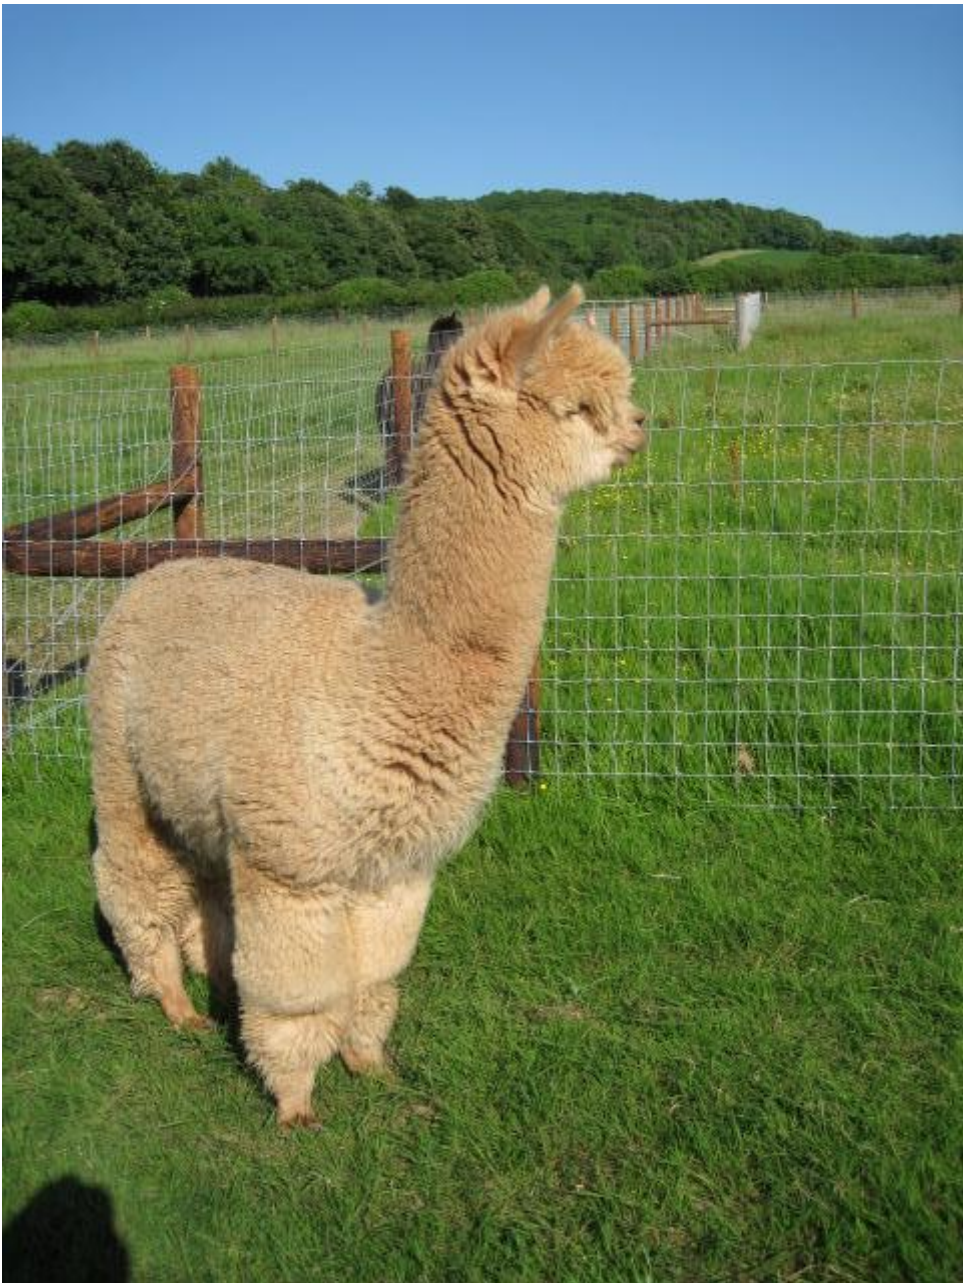

Tulley's Toffee aged 2